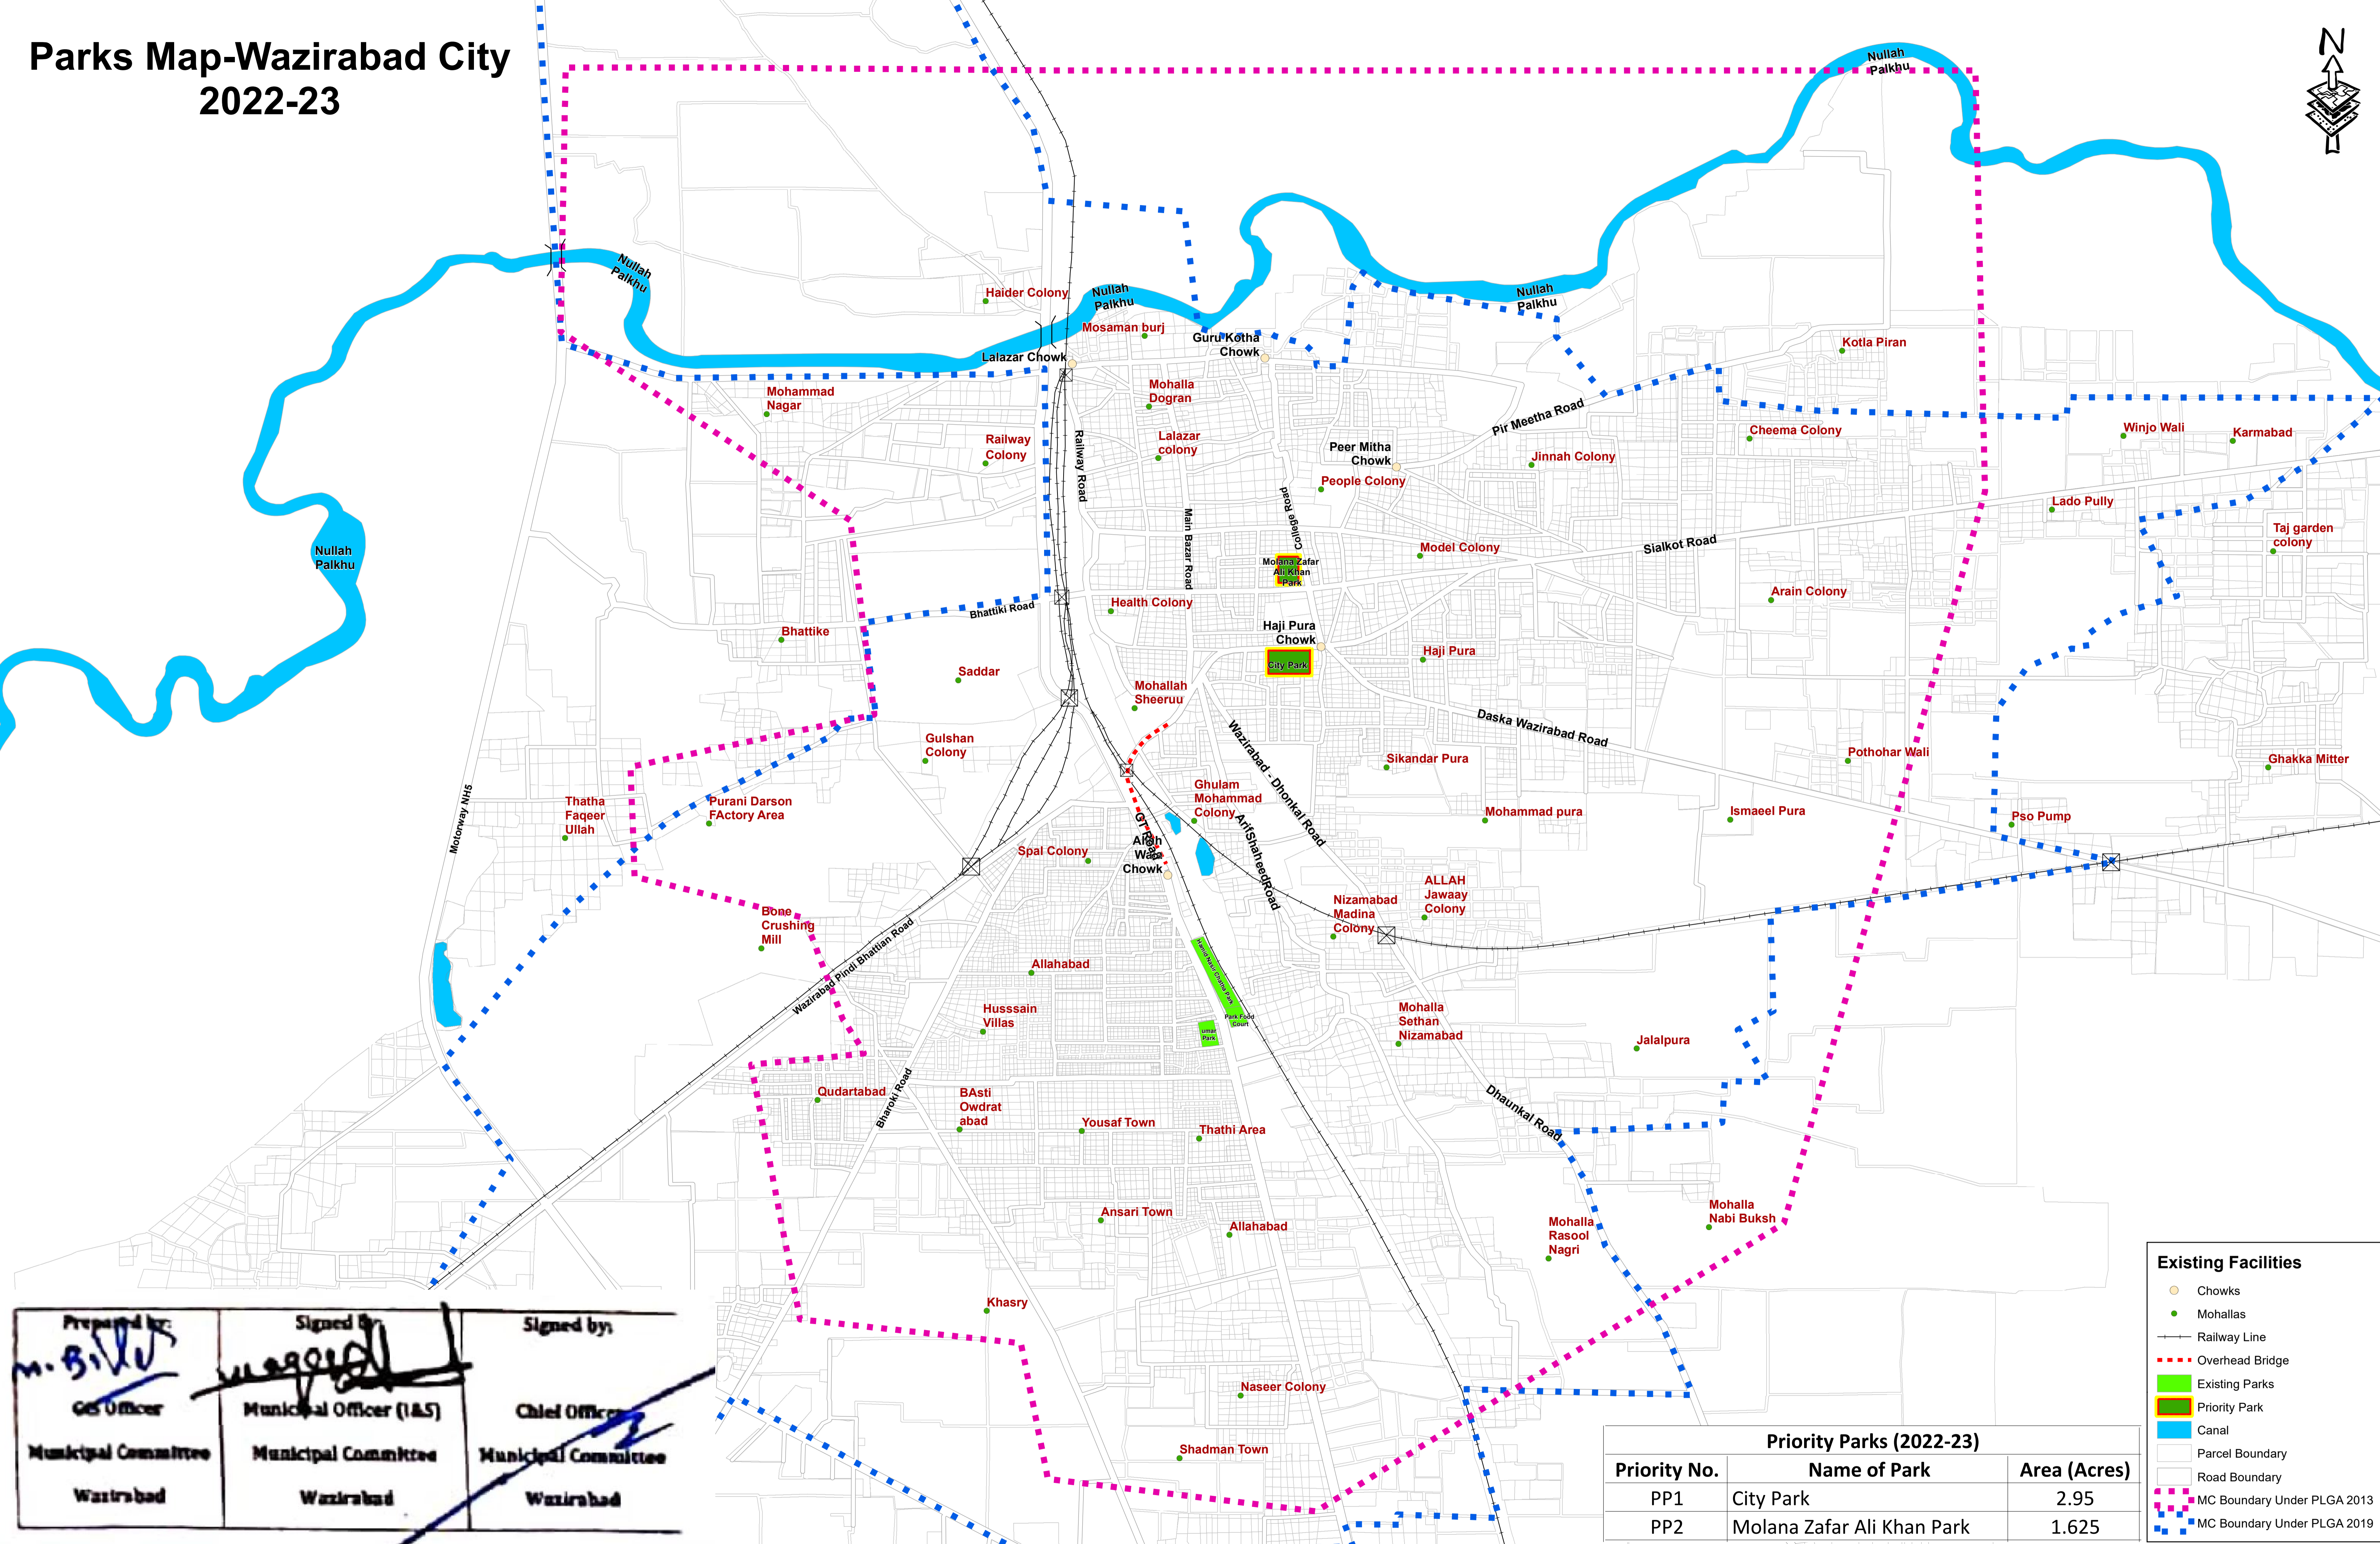

Parks Map-Wazirabad City 2022-23

Prepared by: <i>M. Bilal</i> GIS Officer Municipal Committee Wazirabad	Signed by: <i>[Signature]</i> Municipal Officer (IAS) Municipal Committee Wazirabad	Signed by: <i>[Signature]</i> Chief Officer Municipal Committee Wazirabad
------------------------------------------------------------------------------------	-------------------------------------------------------------------------------------------------	---------------------------------------------------------------------------------------

Priority Parks (2022-23)		
Priority No.	Name of Park	Area (Acres)
PP1	City Park	2.95
PP2	Molana Zafar Ali Khan Park	1.625

Existing Facilities

- Chowks
- Mohallas
- Railway Line
- Overhead Bridge
- Existing Parks
- Priority Park
- Canal
- Parcel Boundary
- Road Boundary
- MC Boundary Under PLGA 2013
- MC Boundary Under PLGA 2019

PUNJAB MUNICIPAL DEVELOPEMENT FUND COMPANY

PROJECT:
PUNJAB CITIES PROGRAM (PCP)

Map Code
0412060223
Map Version
1.4

DISCLAIMER:
INFORMATION PROVIDED BY MC, PHED & OTHER SOURCES.

Scale: 1:10,000
0 150 300 600 Meters