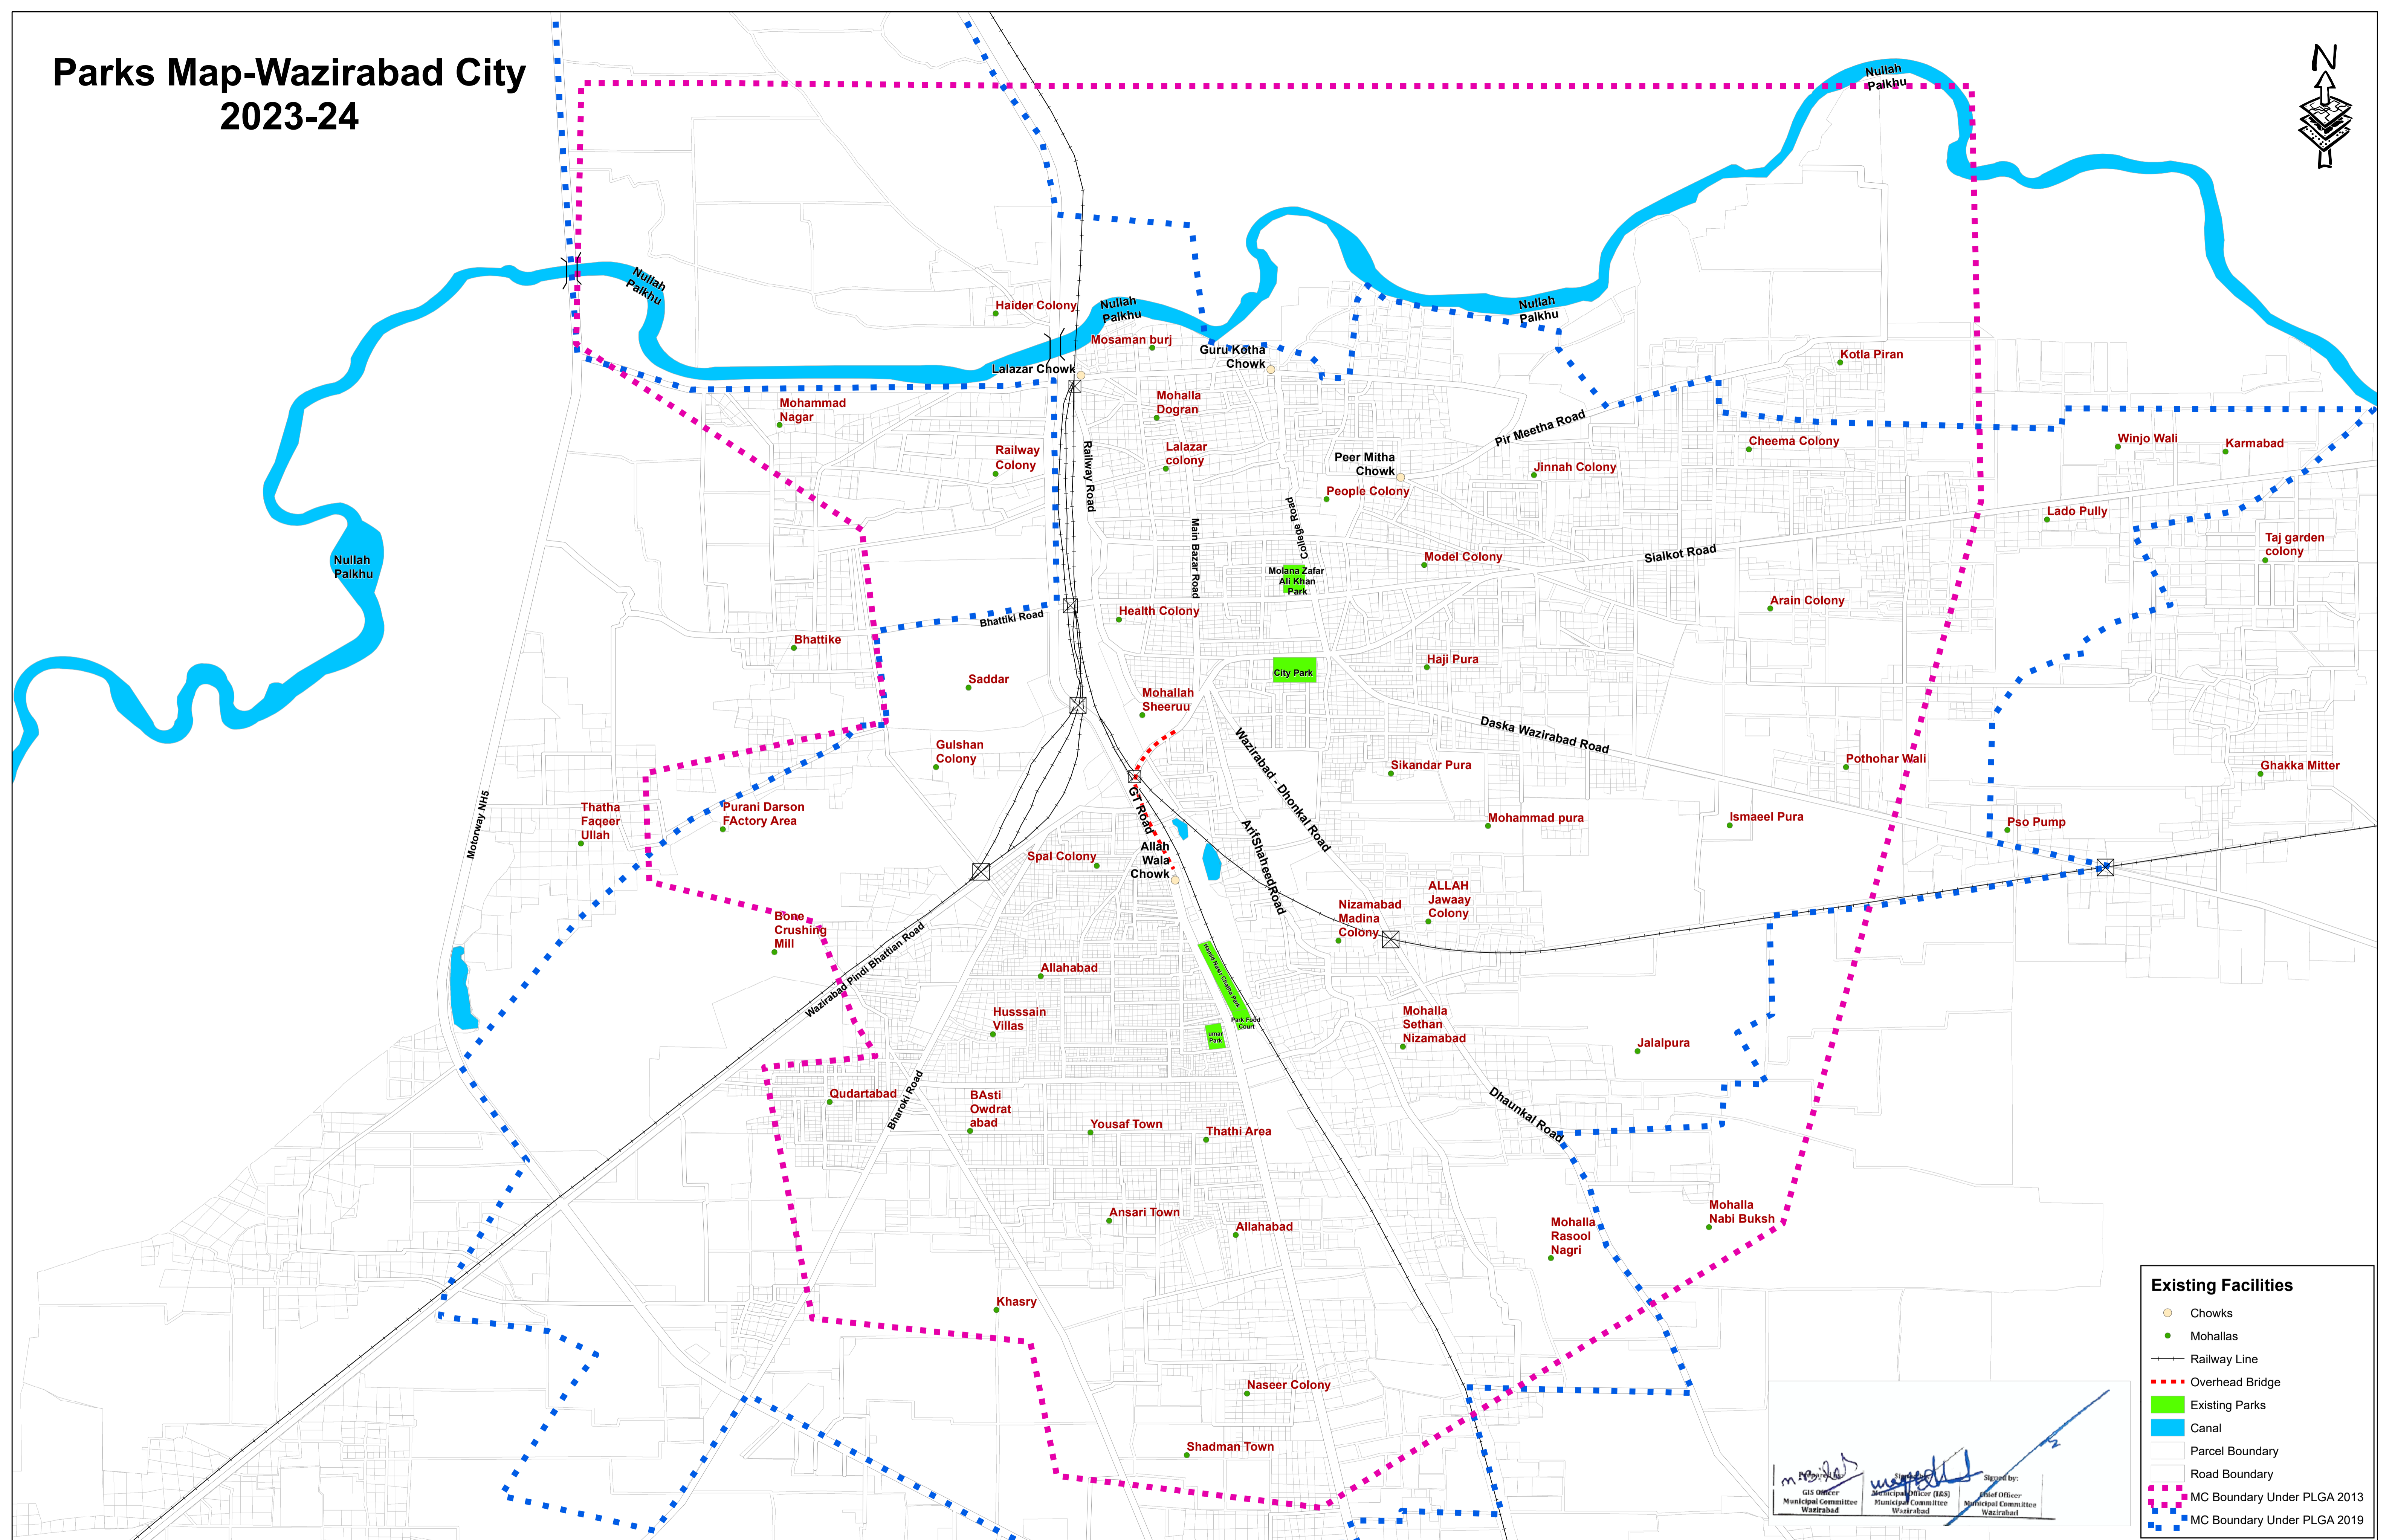

# Parks Map-Wazirabad City 2023-24

**Existing Facilities**

- Chowks
- Mohallas
- Railway Line
- Overhead Bridge
- Existing Parks
- Canal
- Parcel Boundary
- Road Boundary
- MC Boundary Under PLGA 2013
- MC Boundary Under PLGA 2019

**PROJECT:**  
**PUNJAB CITIES PROGRAM (PCP)**

**Map Code**  
 0412060424

**Map Version**  
 1.5

**DISCLAIMER:**  
 INFORMATION PROVIDED BY MC, PHED & OTHER SOURCES.

**Scale:** 1:10,000

**Date**  
 April 2024