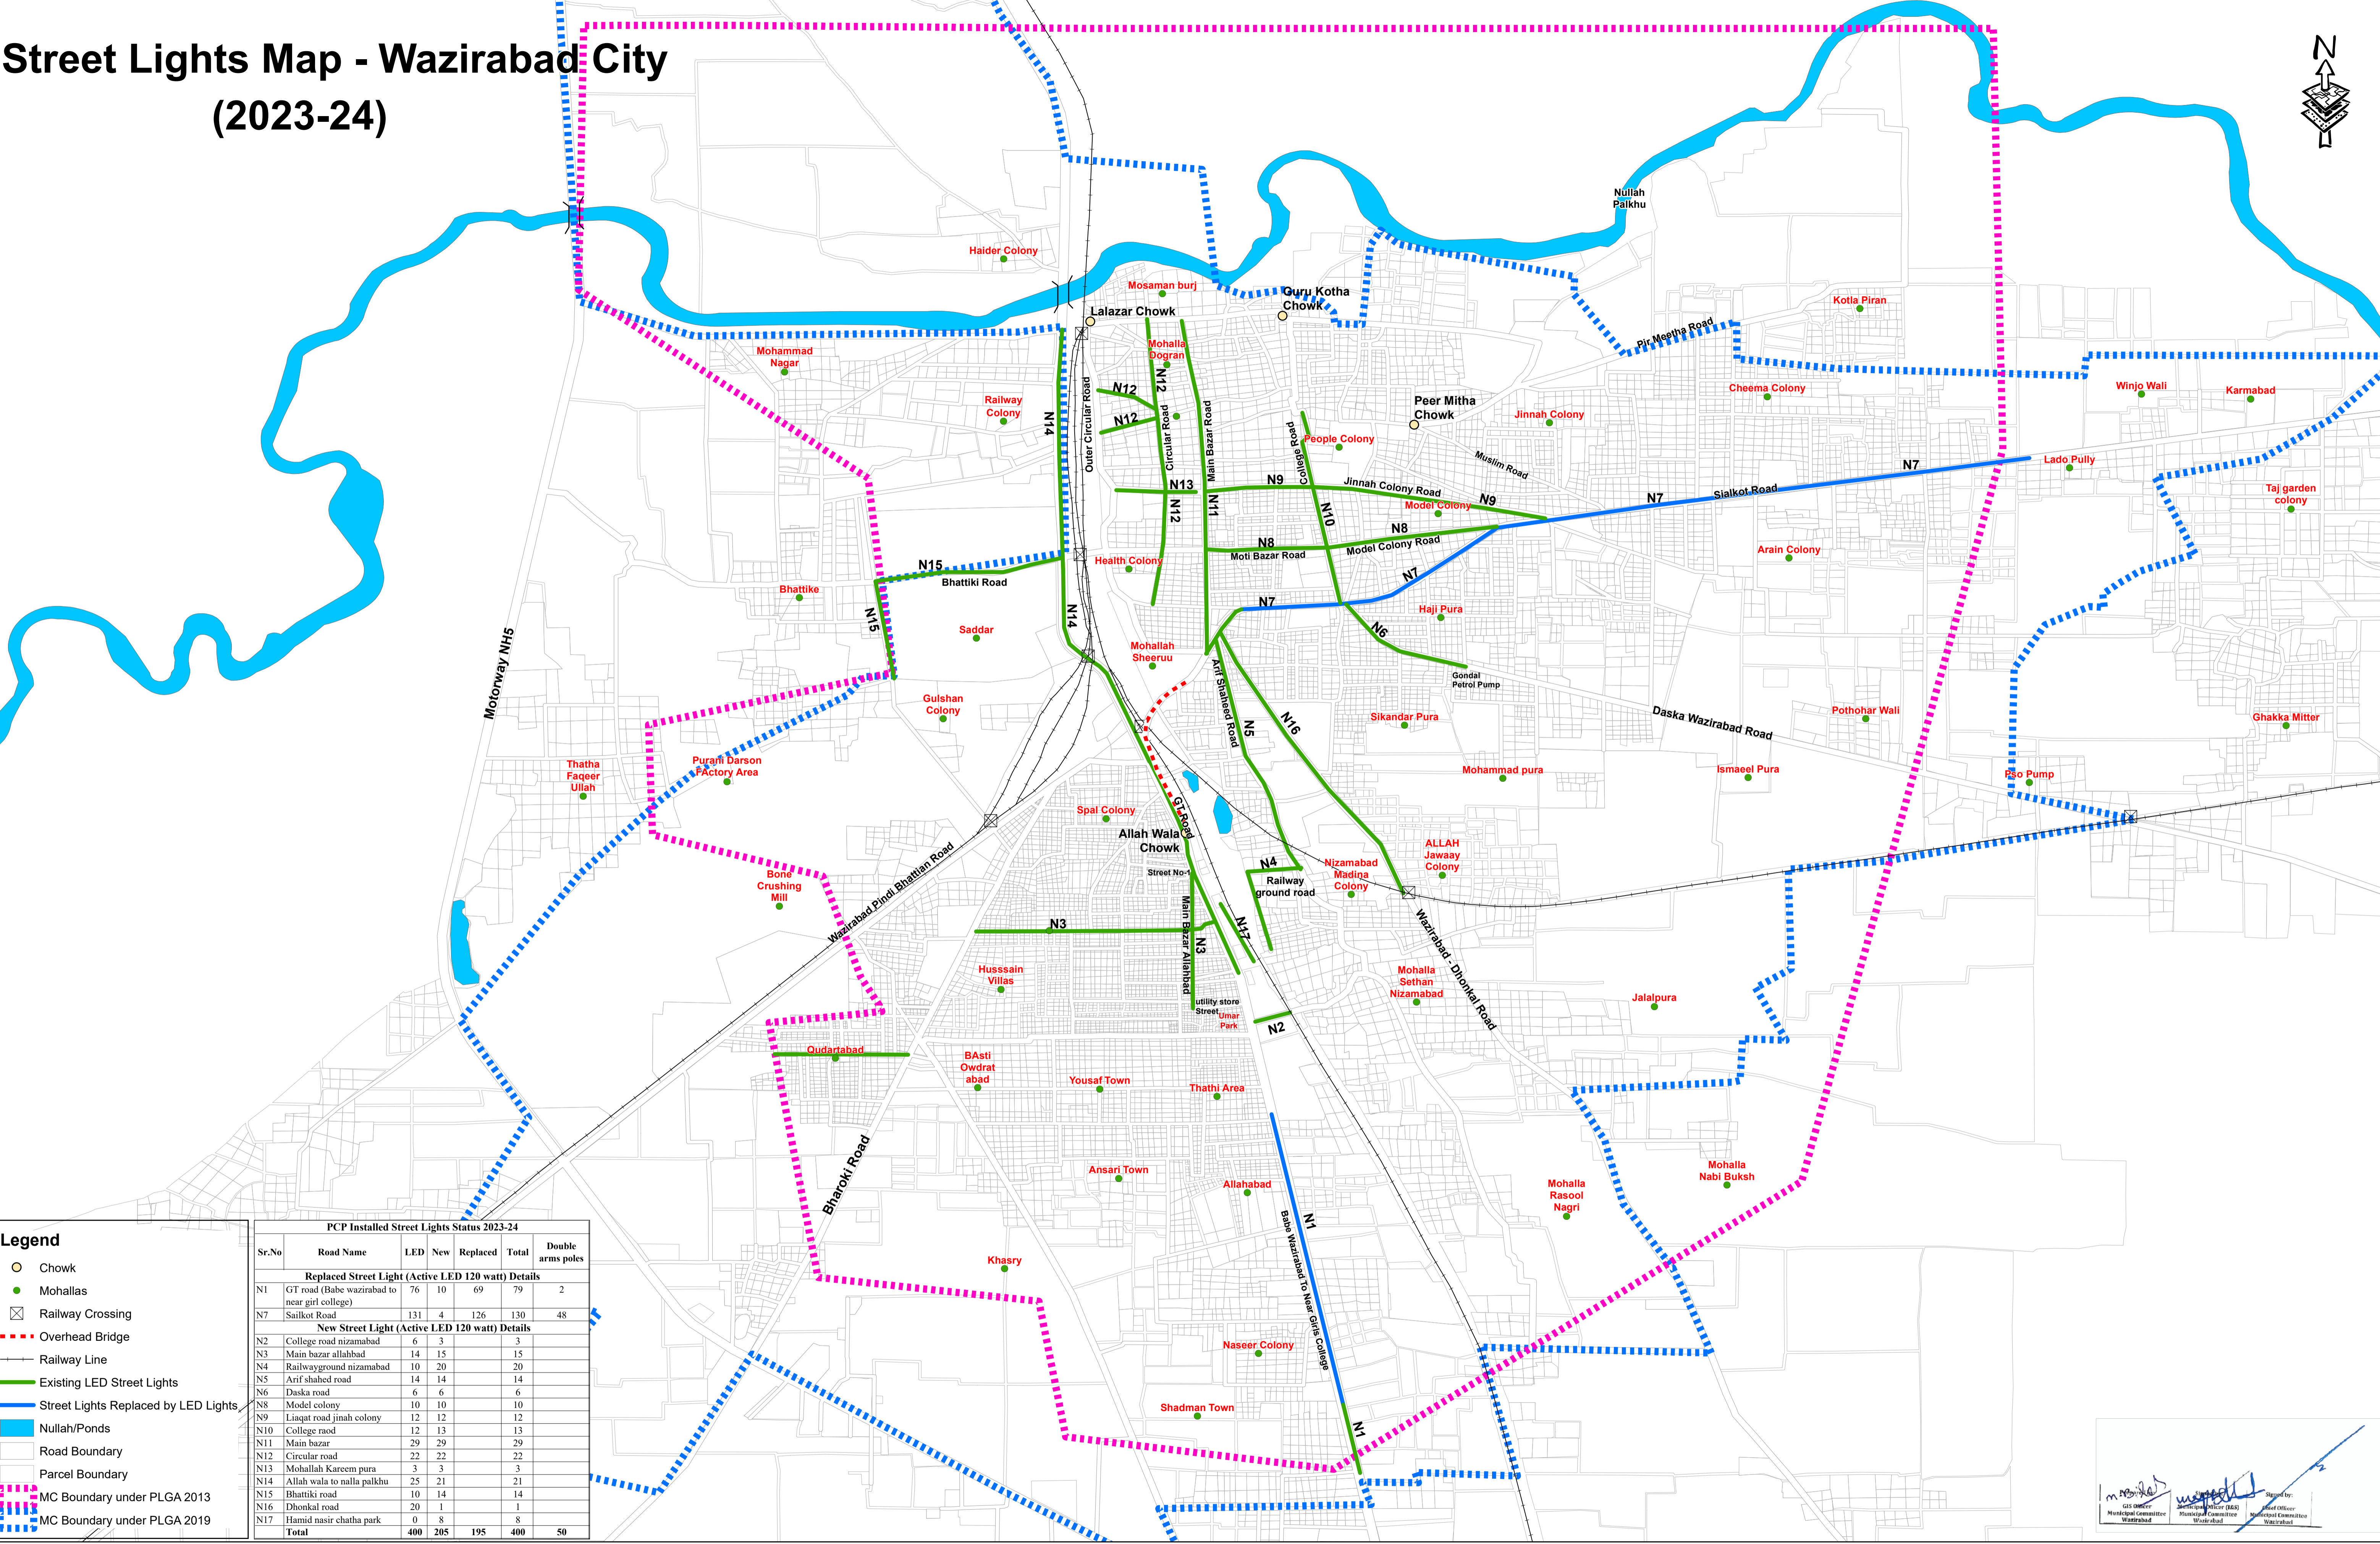

Street Lights Map - Wazirabad City

(2023-24)

- Legend**
- Chowk
 - Mohallas
 - Railway Crossing
 - - - Overhead Bridge
 - Railway Line
 - Existing LED Street Lights
 - Street Lights Replaced by LED Lights
 - Nullah/Ponds
 - Road Boundary
 - Parcel Boundary
 - MC Boundary under PLGA 2013
 - MC Boundary under PLGA 2019

PCP Installed Street Lights Status 2023-24						
Sr.No	Road Name	LED New	Replaced	Total	Double arms poles	
Replaced Street Light (Active LED 120 watt) Details						
N1	GT road (Babe wazirabad to near girl college)	76	10	69	79	2
N7	Sialkot Road	131	4	126	130	48
New Street Light (Active LED 120 watt) Details						
N2	College road nizamabad	6	3		3	
N3	Main bazar allahabad	14	15		15	
N4	Railwayground nizamabad	10	20		20	
N5	Arif shahed road	14	14		14	
N6	Daska road	6	6		6	
N8	Model colony	10	10		10	
N9	Liaqat road jinah colony	12	12		12	
N10	College road	12	13		13	
N11	Main bazar	29	29		29	
N12	Circular road	22	22		22	
N13	Mohallah Kareem pura	3	3		3	
N14	Allah wala to nalla palkhu	25	21		21	
N15	Bhattiki road	10	14		14	
N16	Dhonkai road	20	1		1	
N17	Hamid nasir chatha park	0	8		8	
Total		400	205	195	400	50

Municipal Commissioner Wazirabad

 Municipal Engineer Wazirabad

PUNJAB MUNICIPAL DEVELOPEMENT FUND COMPANY

PROJECT:

PUNJAB CITIES PROGRAM (PCP)

Map Code

0412070424
Map Version 1.5

DISCLAIMER:

INFORMATION PROVIDED BY MC, PHED & OTHER SOURCES.

Scale: 1:10,000

Date

April 2024