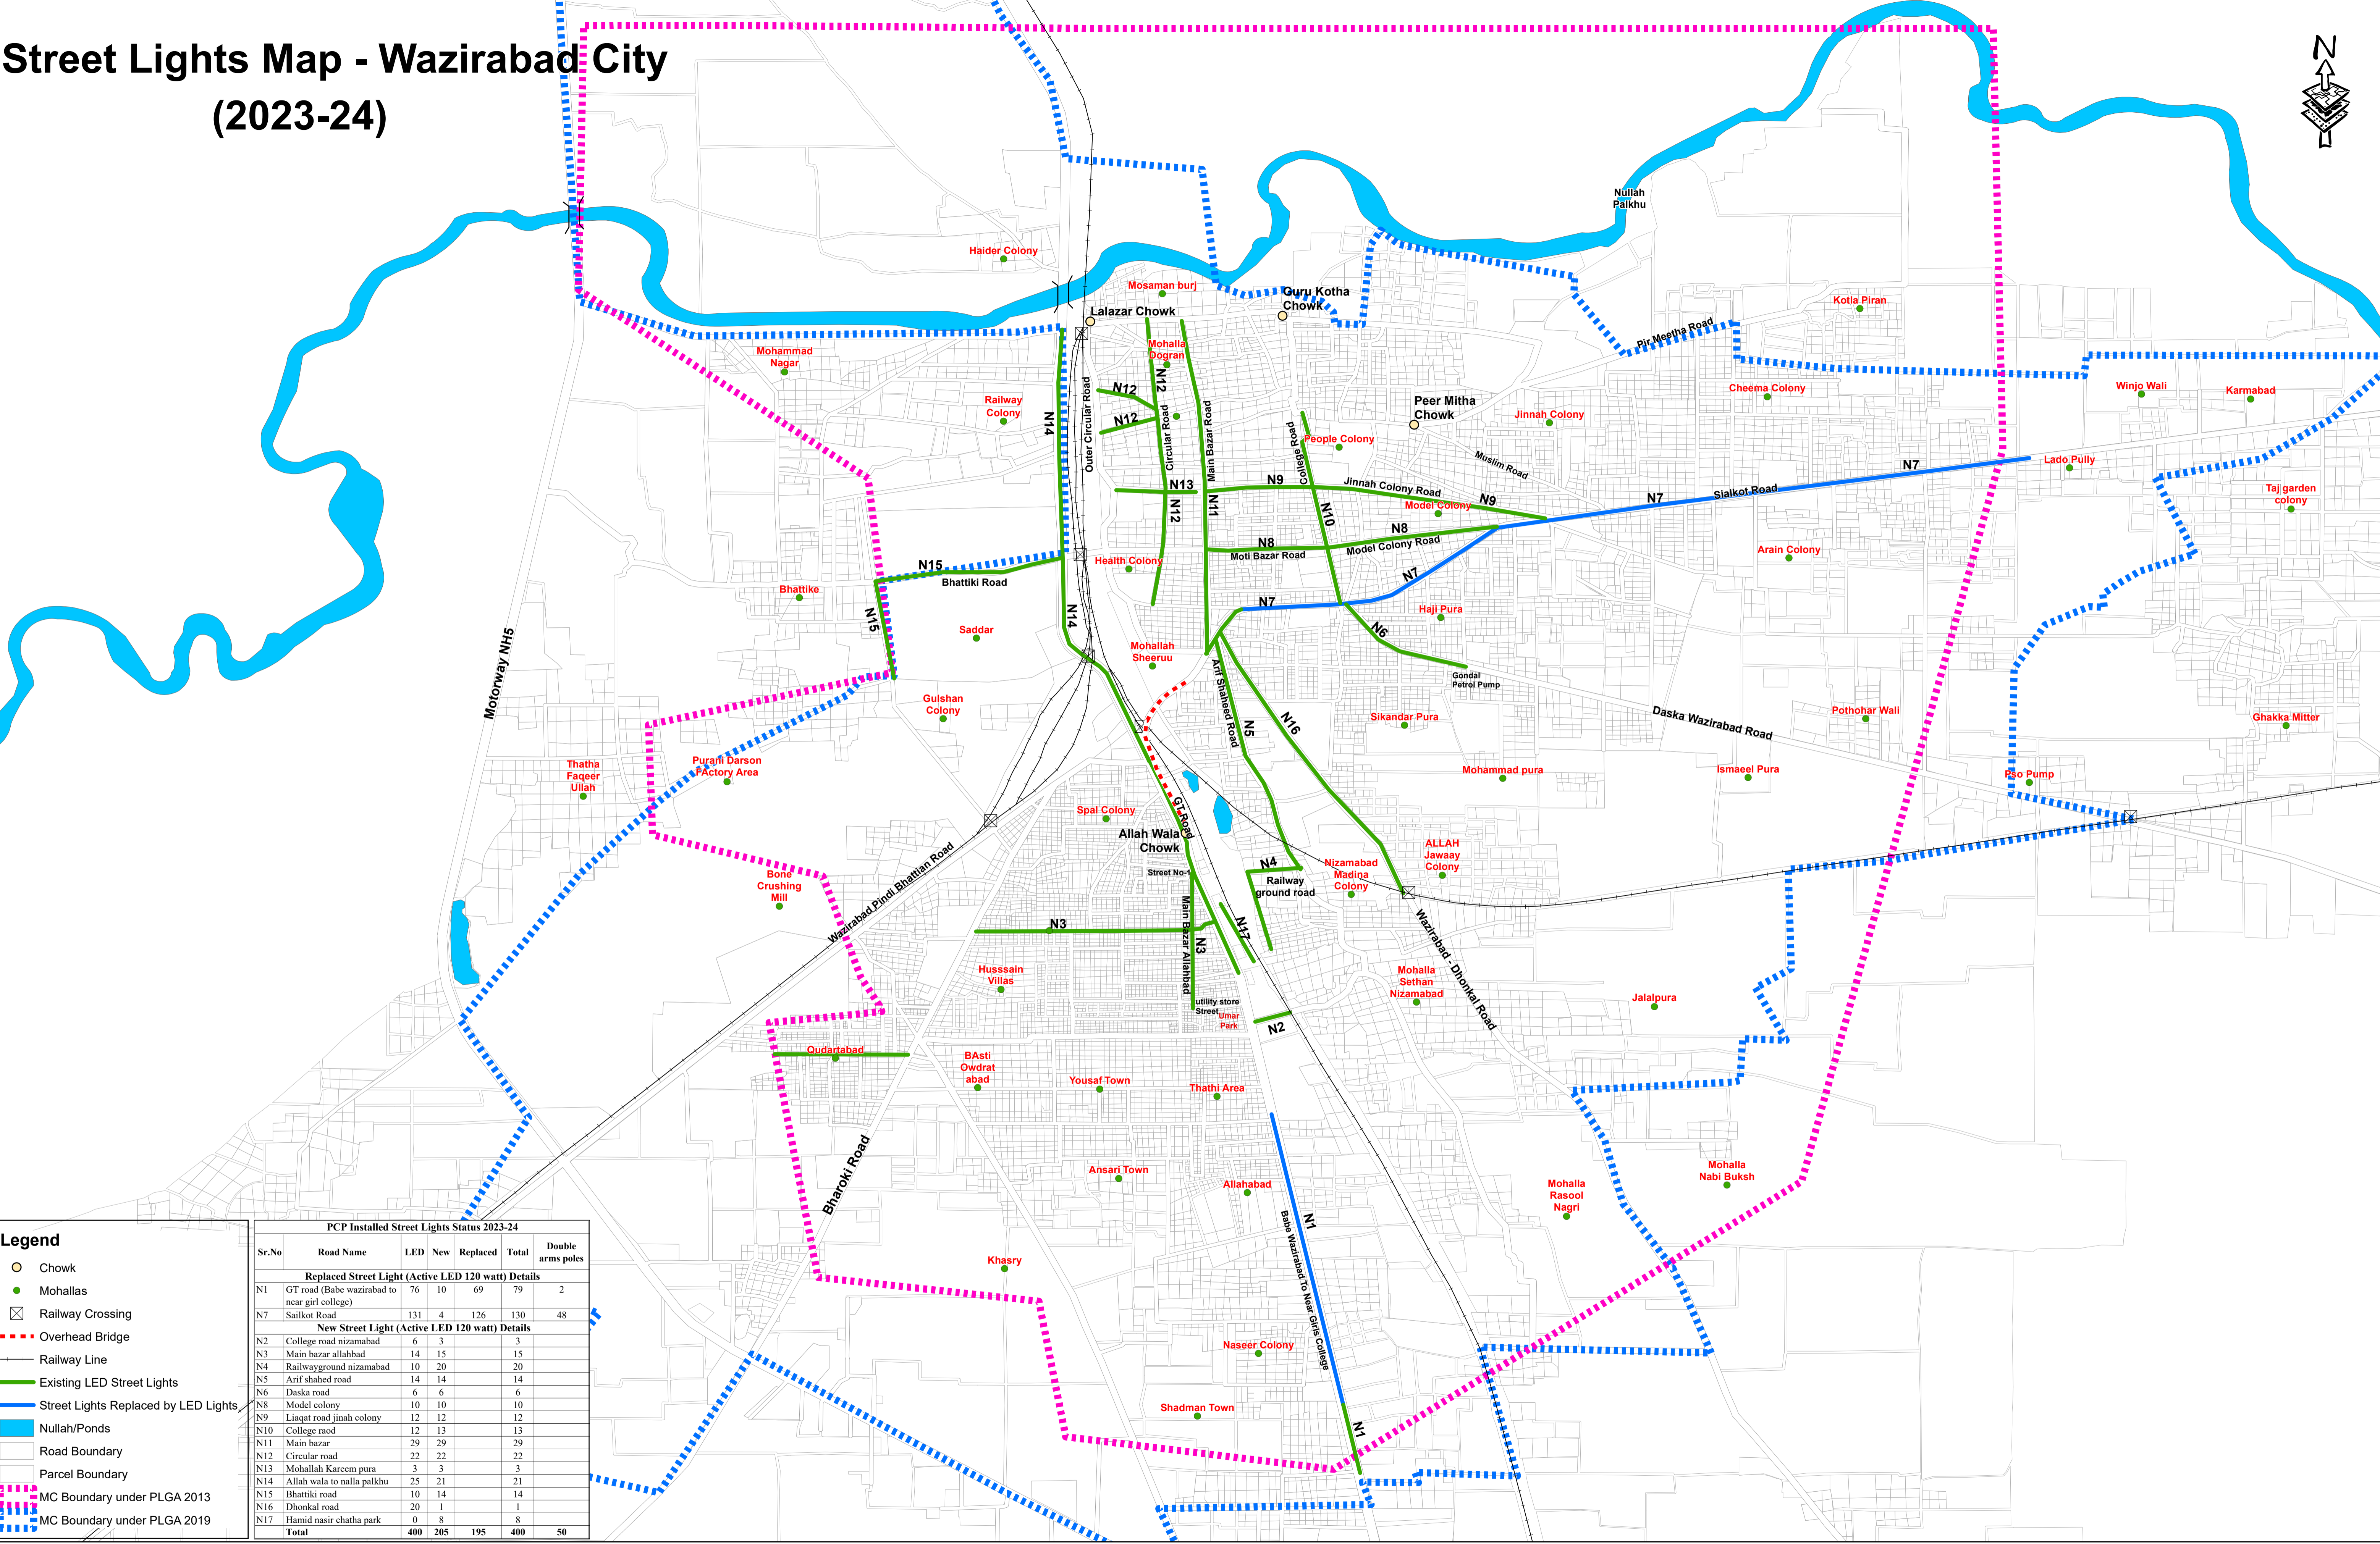

# Street Lights Map - Wazirabad City

## (2023-24)

- Legend**
- Chowk
  - Mohallas
  - Railway Crossing
  - Overhead Bridge
  - Railway Line
  - Existing LED Street Lights
  - Street Lights Replaced by LED Lights
  - Nullah/Ponds
  - Road Boundary
  - Parcel Boundary
  - MC Boundary under PLGA 2013
  - MC Boundary under PLGA 2019

**PUNJAB MUNICIPAL DEVELOPEMENT FUND COMPANY**

**PROJECT:**  
**PUNJAB CITIES PROGRAM (PCP)**

**Map Code**  
0412071123  
**Map Version**  
1.5

**DISCLAIMER:**  
INFORMATION PROVIDED BY MC, PHED & OTHER SOURCES.

**Scale:** 1:10,000  
0 150 300 600 Meters  
**Date**  
November 2023